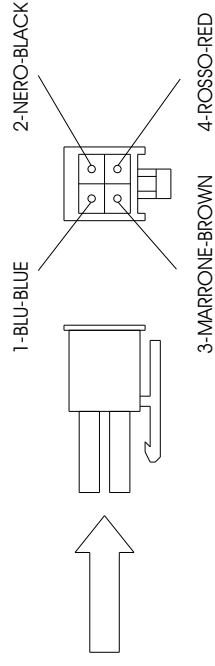

GIALLO_VERDE - YELLOW_GREEN

TORCH CONNECTOR

COD. TITLE schema elettrico 35P	DESIGNER Fabio Guidolin	DATE 01-09-00	PAGING		PLAN N.	SCALE
	THIS P. A		FIRST P. A	LAST P. A	sch_35P