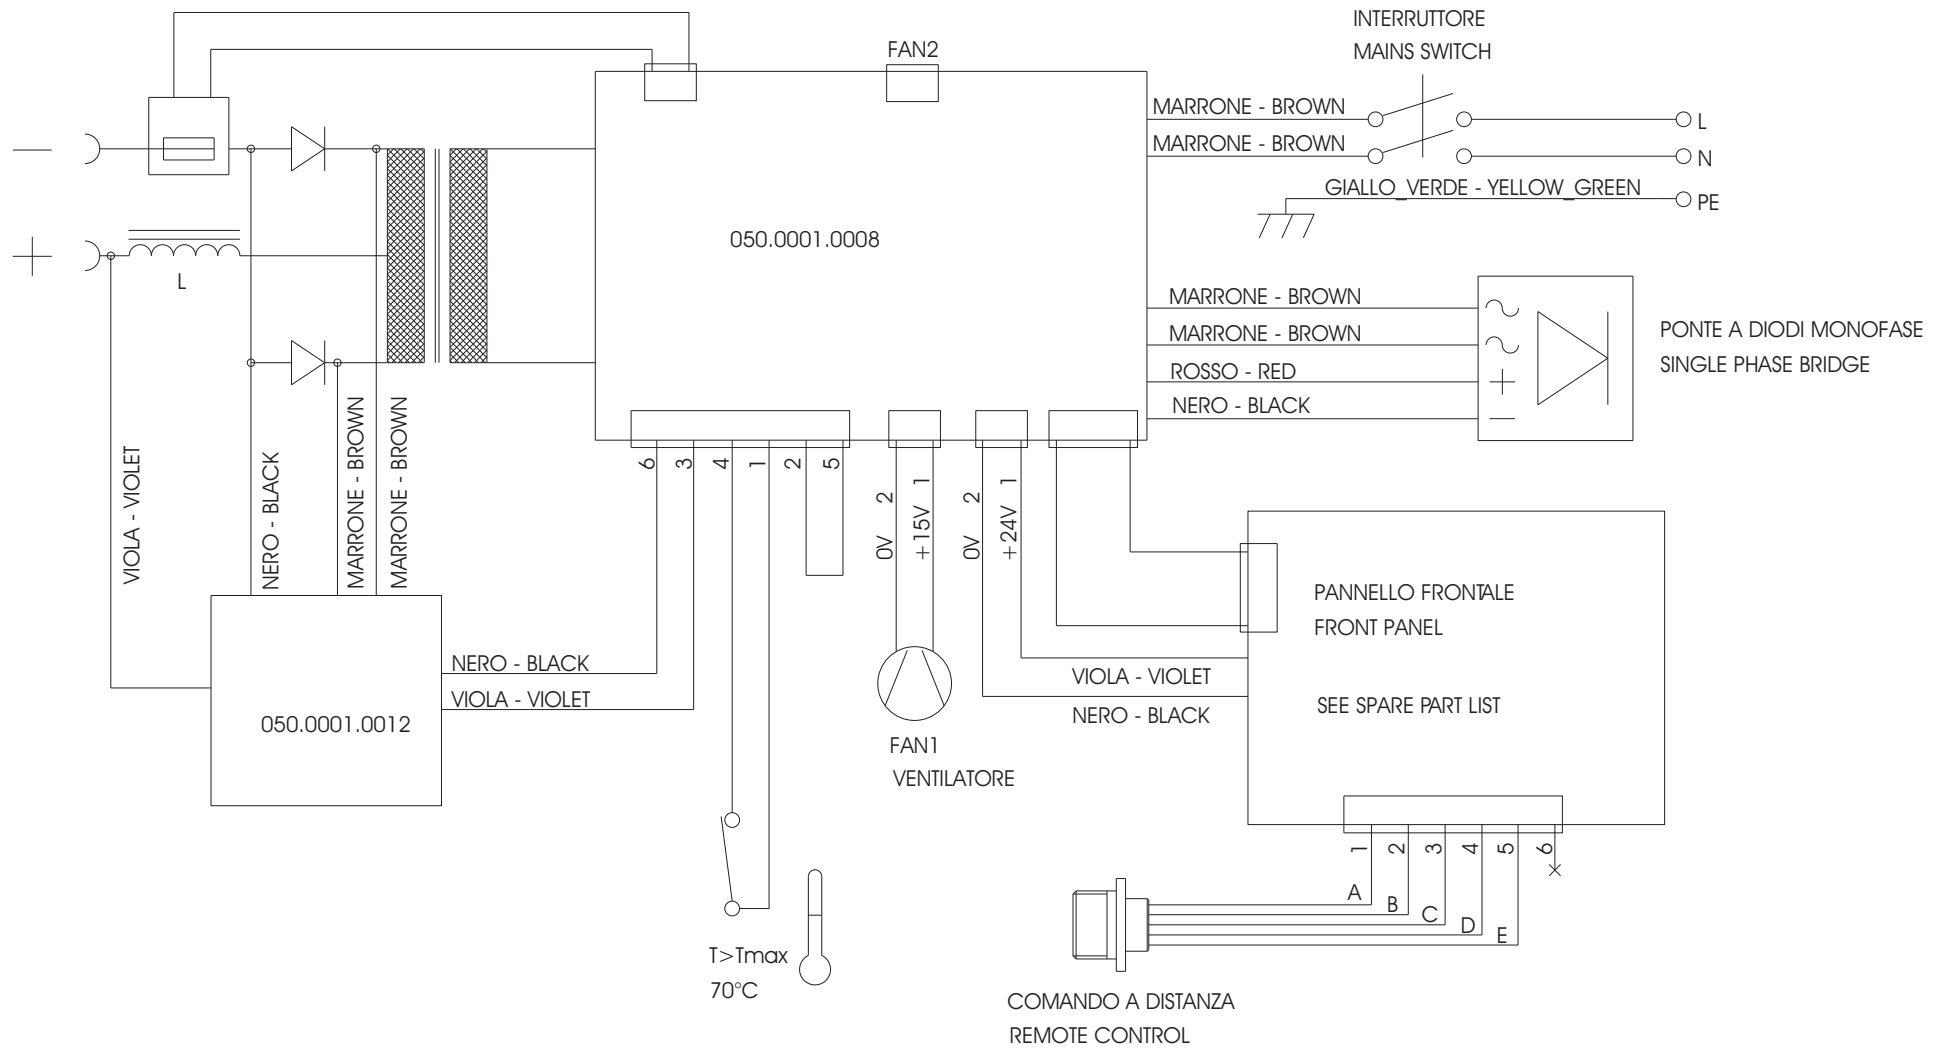

UNAUTHORIZED REPRODUCTION OR DIFFUSION PROHIBITED

COD.	DESIGNER	DATE	PAGING			PLAN N.	SCALE
			THIS P.	FIRST P.	LAST P.		
TITLE schema elettrico 160E	Fabio Guidolin	03-05-99	A	A	A	sch_160e_N	